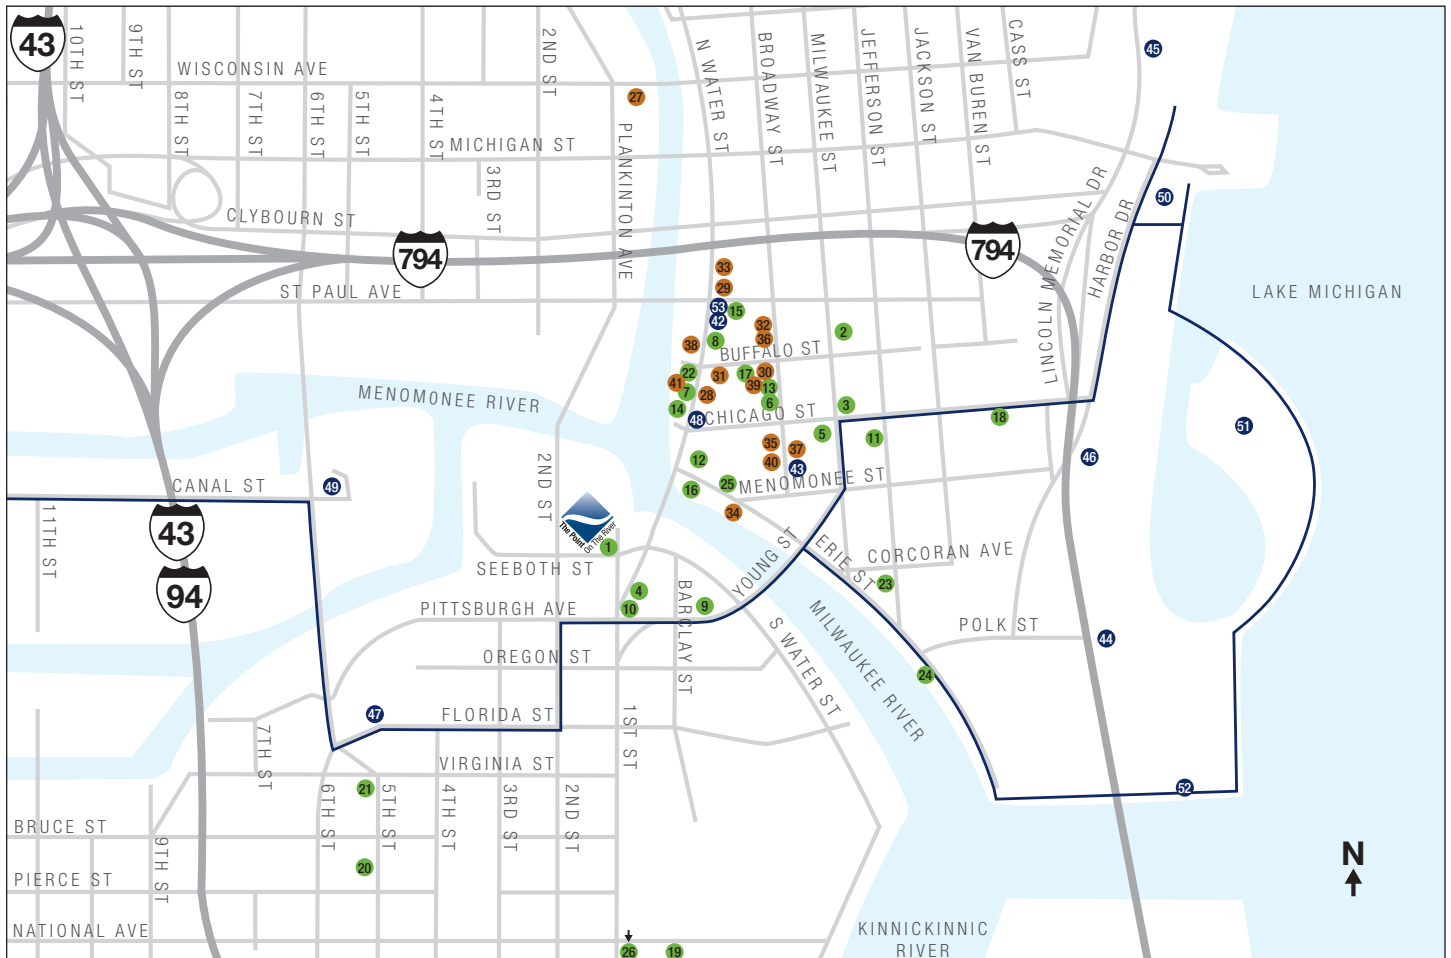

Area Map

RESTAURANTS/CLUBS

1. Café Luna
2. Coquette Café
3. Nanakusa
4. The Social
5. Bella Caffe
6. Swig
7. Milwaukee Ale House
8. Starbucks
9. MOCT
10. Alterra Coffee
11. Hilo Martini Lounge
12. The Irish Pub
13. Palms Bistro & Bar
14. Rustico
15. Third Ward Caffe
16. Fratellos Waterfront Restaurant
17. Soho 7
18. Café La Scala
19. La Merenda
20. La Fuente
21. Conejito's Place
22. Water Buffalo
23. Tulip
24. Riverfront Pizzeria
25. Hinterland Erie Street Gastropub
26. Café Jacques

SHOPPING

27. Border's Books
28. Cranston
29. Milwaukee Public Market
30. Shoo
31. Three Graces
32. Anthropologie
33. Ceriello Fine Foods
34. Vino 100
35. Design Within Reach
36. Lela
37. Jamie Wilke Interiors
38. HERS
39. Katie Gingrass Gallery
40. Stephanie Horne
41. Blush Beauty

ENTERTAINMENT

42. Off Broadway Theatre
43. Broadway Theatre Center
44. Marcus Amphitheater
45. Milwaukee Art Museum
46. Summerfest Grounds
47. Iron Horse Hotel
48. Centanni
49. Harley-Davidson Museum
50. Discovery World at Pier Wisconsin
51. Lakeshore State Park
52. Hank Aaron State Trail
53. Ko-Thi Dance Company